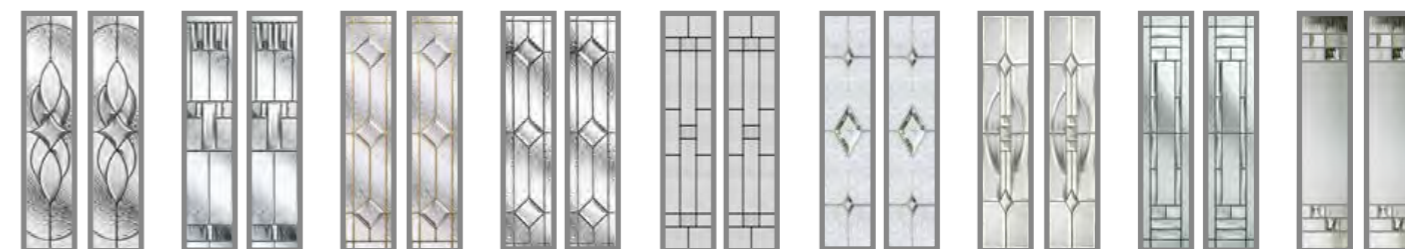

Platinum Elegance Prairie Zinc Simplicity Brass Simplicity Zinc Tate Trio Diamond Reflections New Orleans Horizon