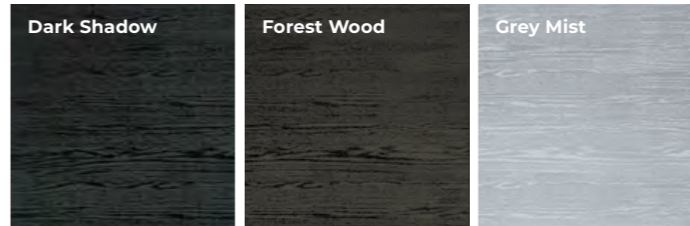

EXCLUSIVE SELECT COLOURS

Colours only available on Select Solid doors.

*Oak and Rosewood are NOT a match to a foiled frame and will be noticeably different.

BUTTERFLY & BEE COLLECTION

Our nature inspired bee and butterfly range of glasses and hardware, will not only make a beautiful entrance for your home, it's sure to make a great first impression and be a talking point for your guests.