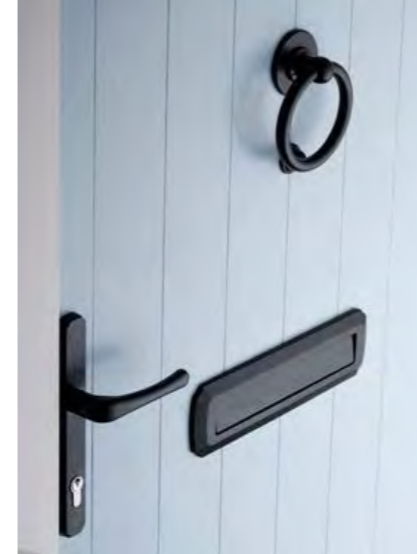

Combine beautifully crafted Heritage hardware in Antique Black with any of our door styles for a rustic, authentic look.