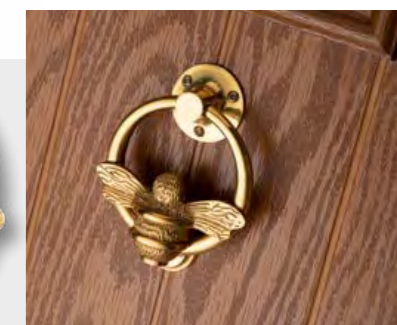

Elevate your door with our range of quality stainless steel door furniture. Choose from various designs, styles and sizes, that make a stylish statement for your home.

*Please note: finger pull escutcheons are only available in Liniar profile.

HERITAGE RANGE

- **Letterplate**
- **Lever/lever handle**
 - Heritage
 - Swan
- **Lever/pad handle**
- **Decorative door knob**
- **Bullring knocker**
- **Escutcheon** (With or without finger pull. Finger pulls are both sides only*)

Combine beautifully crafted Heritage hardware in Antique Black with any of our door styles for a rustic, authentic look.

BEE AND BUTTERFLY RANGE

BEE KNOCKER BRASS

BEE RING KNOCKER BRASS

PEWTER

NICKEL

BLACK

PEWTER