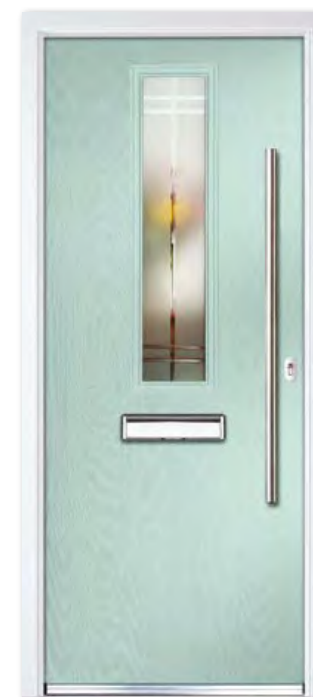

Bohemia XL Rectangle
Colour Premium Duck Egg
Glass Trinity
Furniture Brushed Stainless Steel

CAN YOU IMAGINE THIS BEING YOUR NEW FRONT DOOR? SCAN THIS QR CODE WITH YOUR PHONE'S CAMERA TO VISUALISE IT FOR YOURSELF.