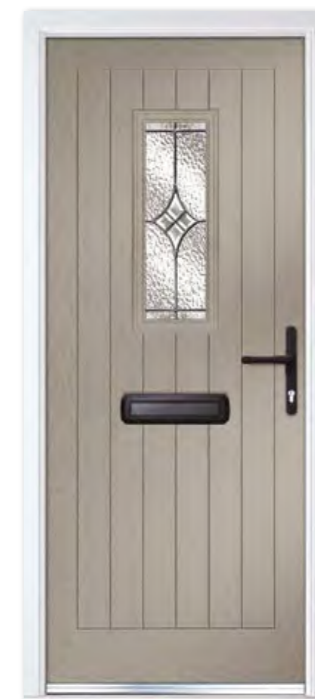

Rustic Cottage Large Rectangle
Colour Premium Goosewing Grey
Glass Platinum Elegance
Furniture Heritage Antique Black