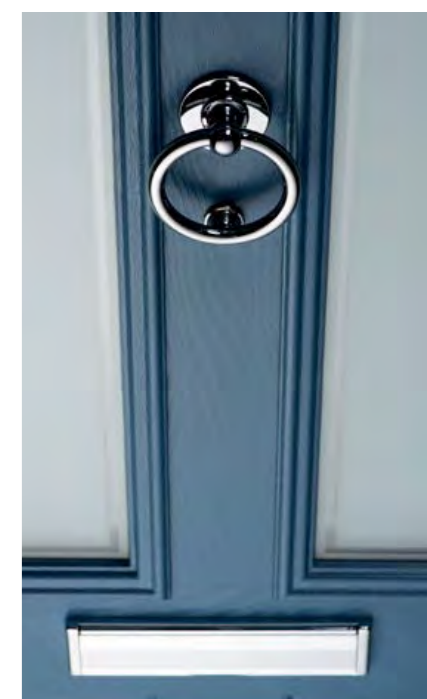

Composite Four

Colour Premium Spruce Blue
Glass Harmony Onyx
Furniture Chrome