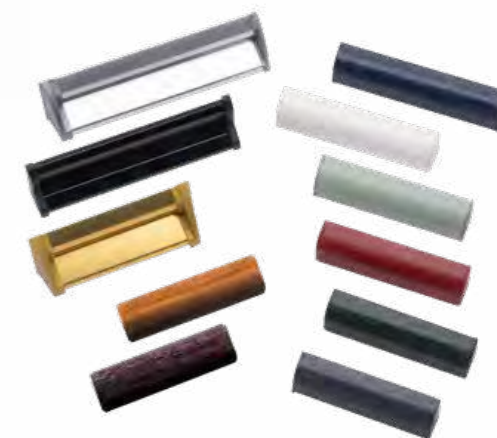

Scroll Knocker

- Chrome
- Black
- White
- Gold

HINGES

SFS 2D-C

White as standard

- White
- Chrome
- Matt Chrome
- Black
- Gold
- Brown
- Anthracite Grey

WEATHERBARS

Gold and silver effect weatherbars are fitted as standard. However, a range of weatherbars are available in a variety of colours, including premium, to complement your chosen door.