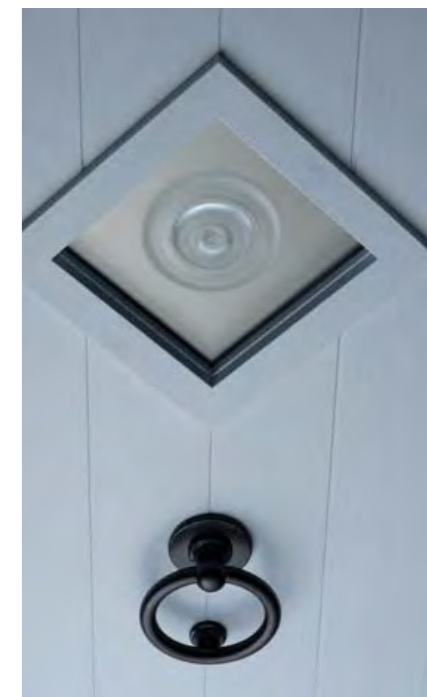

Cottage range only available in white/white, black/white, premium/white or premium both sides.

CAN YOU IMAGINE THIS BEING YOUR NEW FRONT DOOR? SCAN THIS QR CODE WITH YOUR PHONE'S CAMERA TO VISUALISE IT FOR YOURSELF.