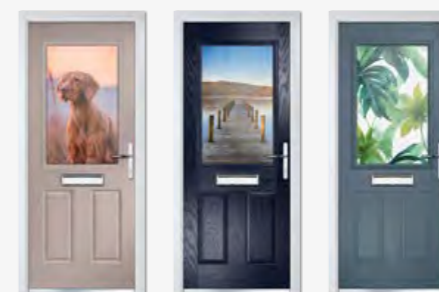

GLASS DESIGNS

A fine selection of hand-crafted traditional and contemporary glass styles designed to maximise natural light and provide the ultimate finishing touch to your door.

- ✓ Outstanding style of glazing
- ✓ Triple and double glazed options
- ✓ Designed to maximise natural light
- ✓ Traditional and contemporary choices
- ✓ Easy to clean and maintain

PERSONALISE YOUR GLASS

If you have a totally bespoke design in mind or you would like to personalise your door with your favourite photograph, we can take practically any image* and reproduce it straight onto glass using Direct Digital Glass printing (DDG). Ask for more details!

*Copyright restrictions apply