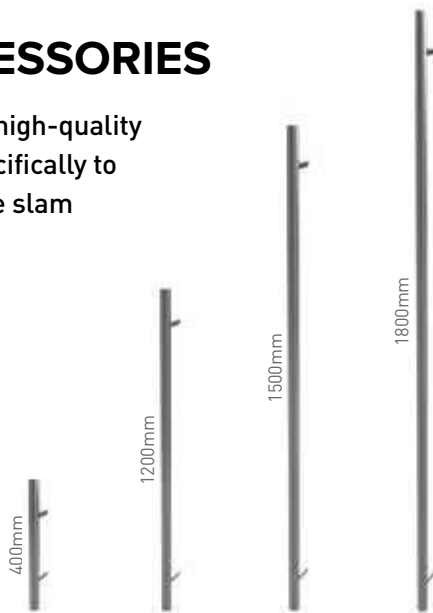

LONG BAR HANDLES
(Stainless Steel)

Mitre Lever on
Oval Rose
(Stainless Steel)

INTERIOR HANDLES
(Stainless Steel)

THE SMART SPARK *A mark of quality*

You will see our 'Smart Spark' quality mark stamped on many of our stainless steel accessories.

Whenever you see the Spark, you can be sure the hardware has been designed and thoroughly tested for use with our systems – and that the whole door, including glazing and accessories, has been tested to all the relevant industry standards.