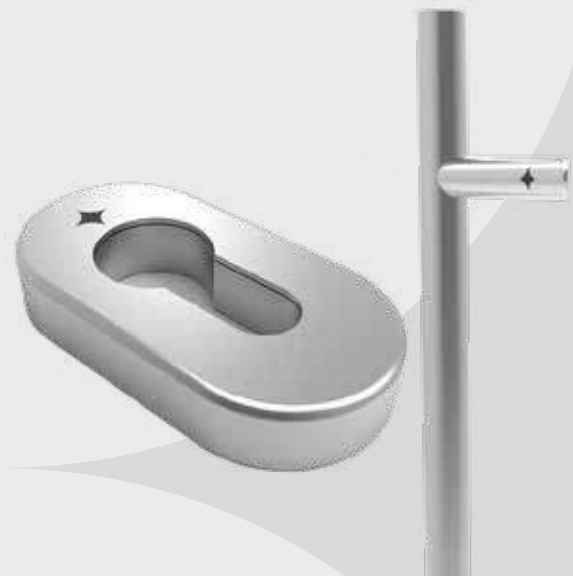

Ergonomic Lever Handle

## SLAM LOCK ACCESSORIES

We have assembled a range of high-quality stainless steel accessories specifically to accompany doors fitted with the slam lock option.

**ESCUTCHEON**  
External & Internal (Graphite)

**LONG BAR HANDLES**  
(Stainless Steel)

Mitre Lever on  
Oval Rose  
(Stainless Steel)

T-Bar Lever on  
Oval Rose  
(Stainless Steel)

Ergonomic Lever  
on Oval Rose  
(Stainless Steel)

**INTERIOR HANDLES**  
(Stainless Steel)

## THE SMART SPARK *A mark of quality*

You will see our 'Smart Spark' quality mark stamped on many of our stainless steel accessories.

Whenever you see the Spark, you can be sure the hardware has been designed and thoroughly tested for use with our systems – and that the whole door, including glazing and accessories, has been tested to all the relevant industry standards.